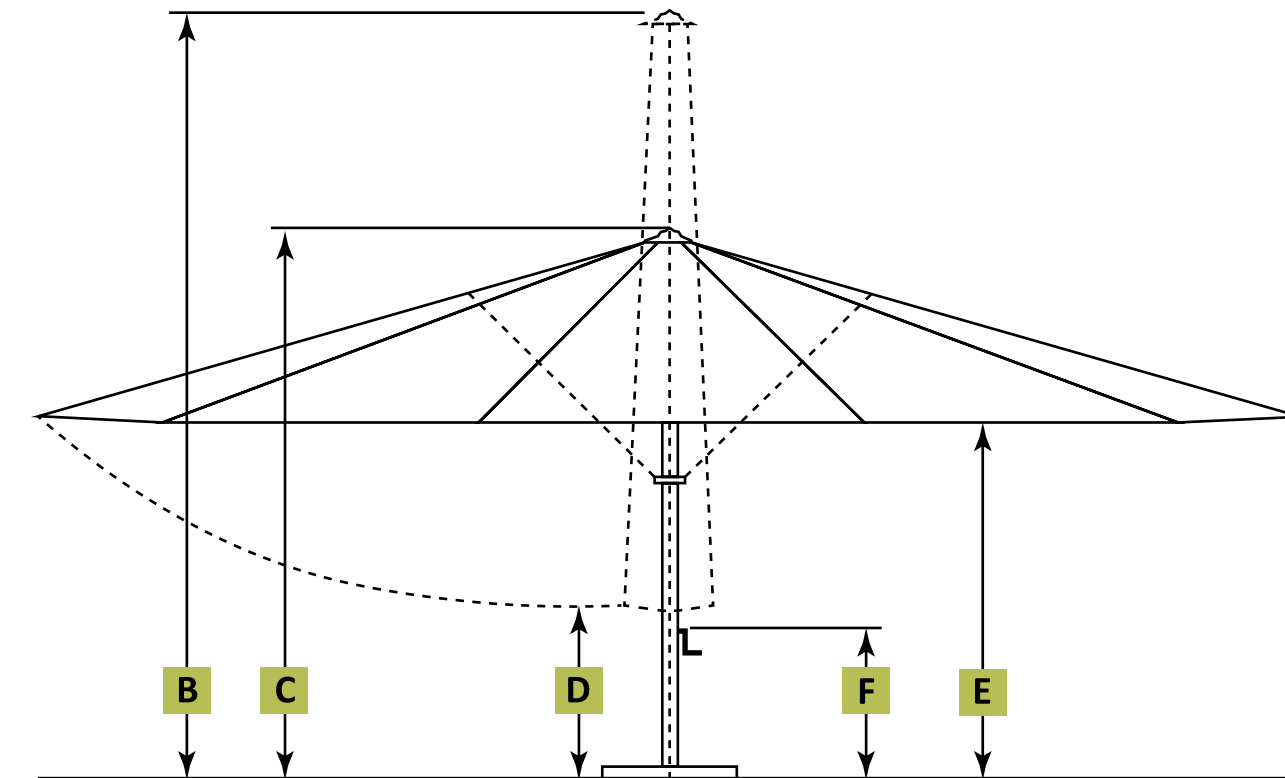

Technical specifications

مشخصات فنی

Fabric / پارچه	Acrylic
Fabric Color / رنگ پارچه	○
Structure / سازه	ST37
Connections / اتصالات	ST37
Structure Finish / رنگ سازه	Electrostatic Coating

Dimensions of umbrella

ابعاد سایبان

A	Segment	5.7*5.7 m
A²	Area	32.5 m²
B	Max. height (Close)	489 cm
C	Max. height (Open)	314 cm
D	Min. height (Close)	97 cm
E	Min. height (Open)	247 cm
F	Handle. height	97 cm

www.dibats.com