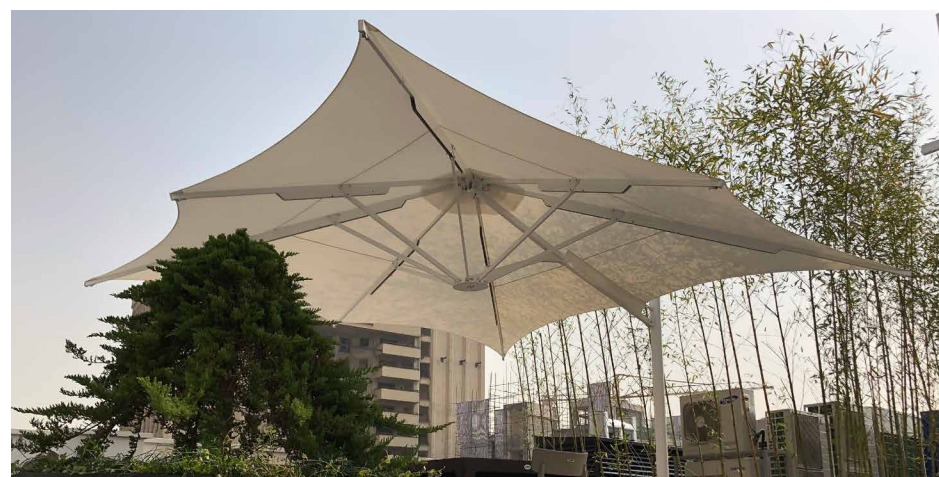

ماتیس پایه کنار

ماتیس پایه کنار سایبانی باز و بسته شونده، سبک و زیبا از گروه محصولات پوش است که به راحتی می‌تواند در هر فضایی مورد استفاده قرار گیرد. از ویژگی های این محصول، قابلیت باز و بسته شدن سایبان بصورت دستی نسبت به ابعاد بزرگ آن و نبودن ستون در فضای پوشش می‌باشد.